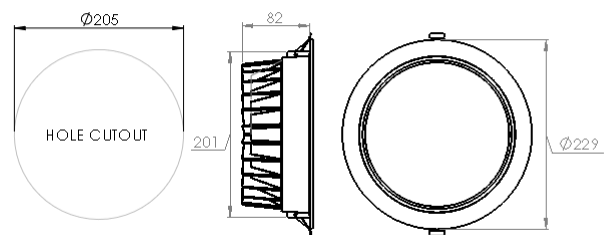

iSUNDLT200

* Maximum setting. Usually programmed to lower power levels to suit application.